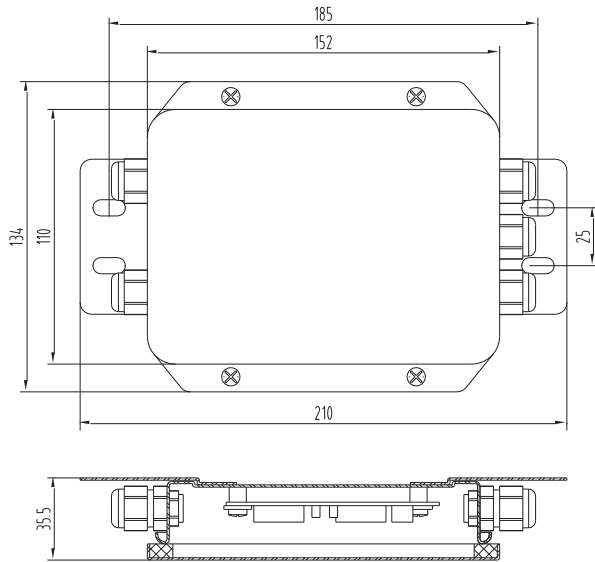

## BE567

 尺寸及量程 / Size and Capacity

 特点和用途 / Features&Applications

- 防爆传感器接线盒，符合Ex ia IIC T6 Ga
- 用于2至4个传感器的并联组秤
- 304 不锈钢外壳
- 防护等级IP65
- 具有角差调整功能
- Junction box for explosion safety application, in accordance with Ex ia IIC T6 Ga
- Parallel connection of up 4 load cells
- 304 Stainless housing
- Degree of protection IP65
- With a ngle adjustment function, adjust the resistance adjustment angle

 技术参数 / Technical Parameters

参数	Specifications	技术指标/Technique
工作温度范围	Operation temp rang	-20 ... 80 °C
防护等级	IP Class	IP65
重量	Weight	0.7 kg